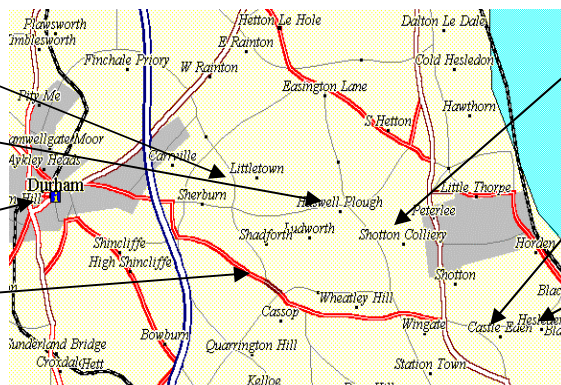

Hallgarth Manor Hotel (5mls) Prices include full English Breakfast. High Pittington Durham **0191.3721188.**

Premier Travel Inn (Durham City Centre 8mls from Airfield). Freemans Place, Walkergate, Durham City, DH1 1SQ from £63.00 for double/twin room – **08708506342.**

Travel Lodge (Durham City 8mls from Airfield). Station Lane Gilesgate Durham City DH1 1LU **08719846136.**

Bannatynes Hotel (Durham 8mls from Airfield). From £35. Eden Terrace Durham DH1 2HJ **0191 3846796**

Holiday Inn Washington **08719429084**

Hallgarth Manor Hotel

The Gables

**Durham City (Travel Inn,
Travelodge, Bannatynes,
Durham University,
Royal County).**

The Three Horse Shoes

The Airfield

Castle Eden B&B